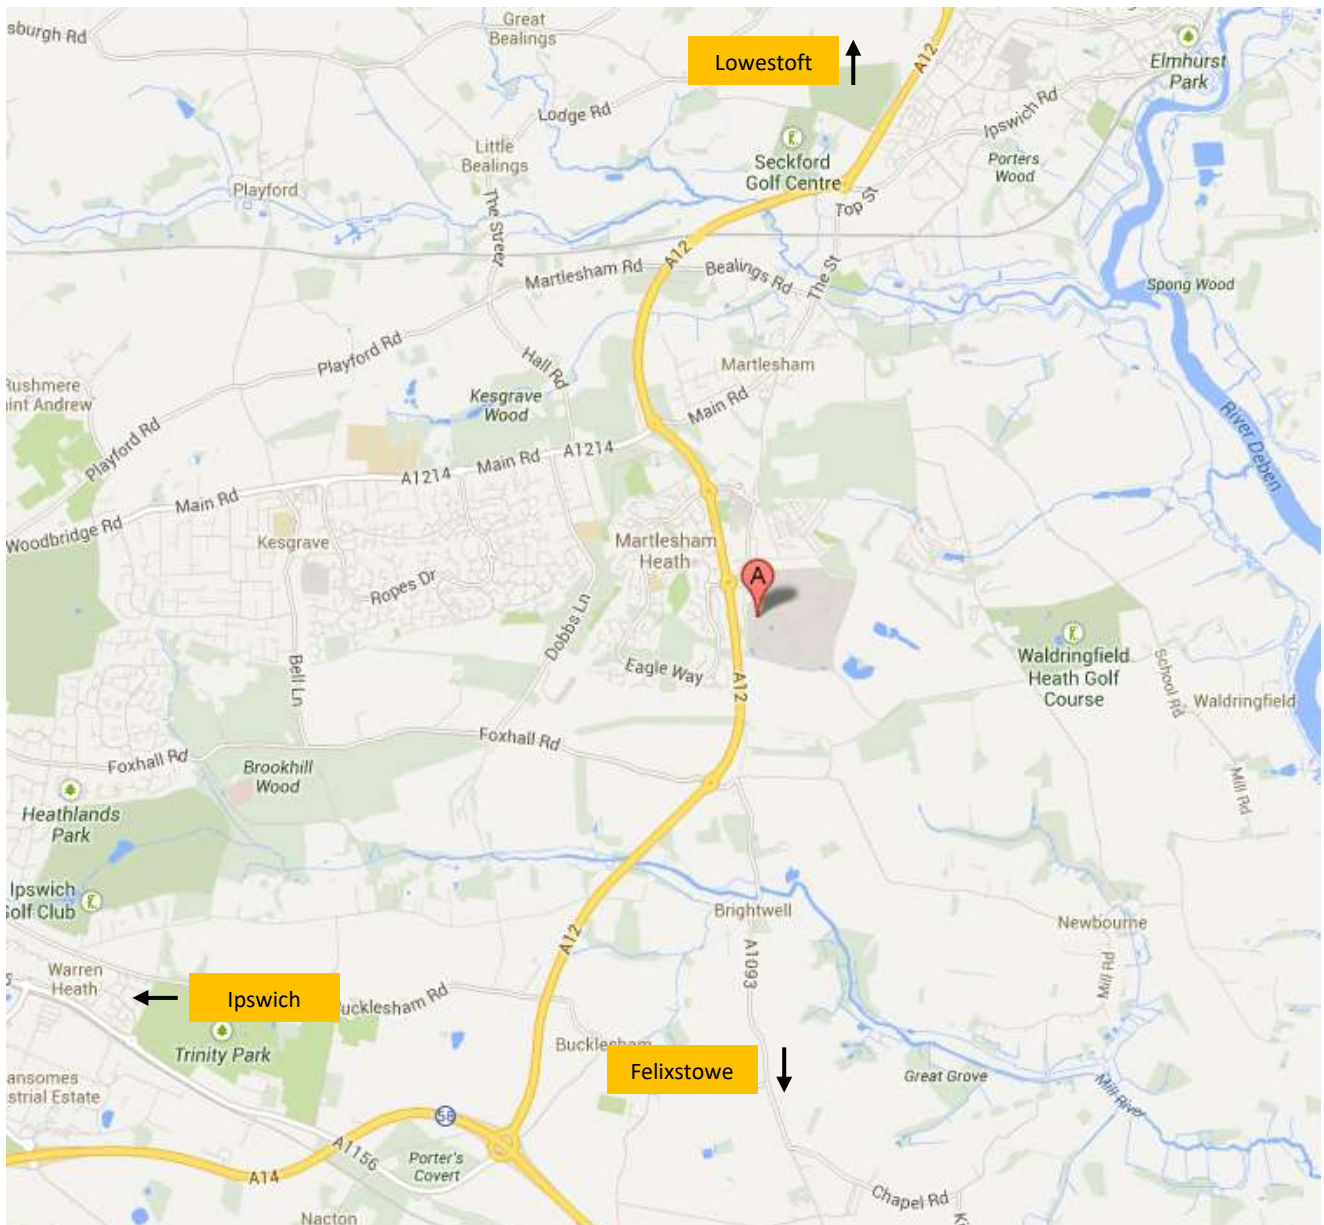

Adastral Park Location Map

From A14 join A12 north (J58, signposted to Lowestoft) for approximately two miles. Adastral Park can be found by turning right at the second roundabout. At the main entrance follow the signs for Reception and Visitors Car Park. **DO NOT** use the North Gate entrance.

From Lowestoft direction continue on A12 until you reach the signs for Adastral Park, turn left at the roundabout and follow the signs for **Reception**.

By bus: The **66** bus service leaves Ipswich town centre for Adastral Park approximately every 20 minutes, and the **67** bus service leaves Ipswich railway station approximately every 20 minutes (journey time 40-50 minutes).

Visit the First Group bus service page for full details (<https://www.firstgroup.com/norfolk-suffolk/getting-adastral-park-bus>)

Adastral Park Site Map

BLUE NOVATION
Room G6, Ross Building (S2)
Adastral Park
Martlesham Heath
Ipswich, IP5 3RE
Tel: 0345 1188150