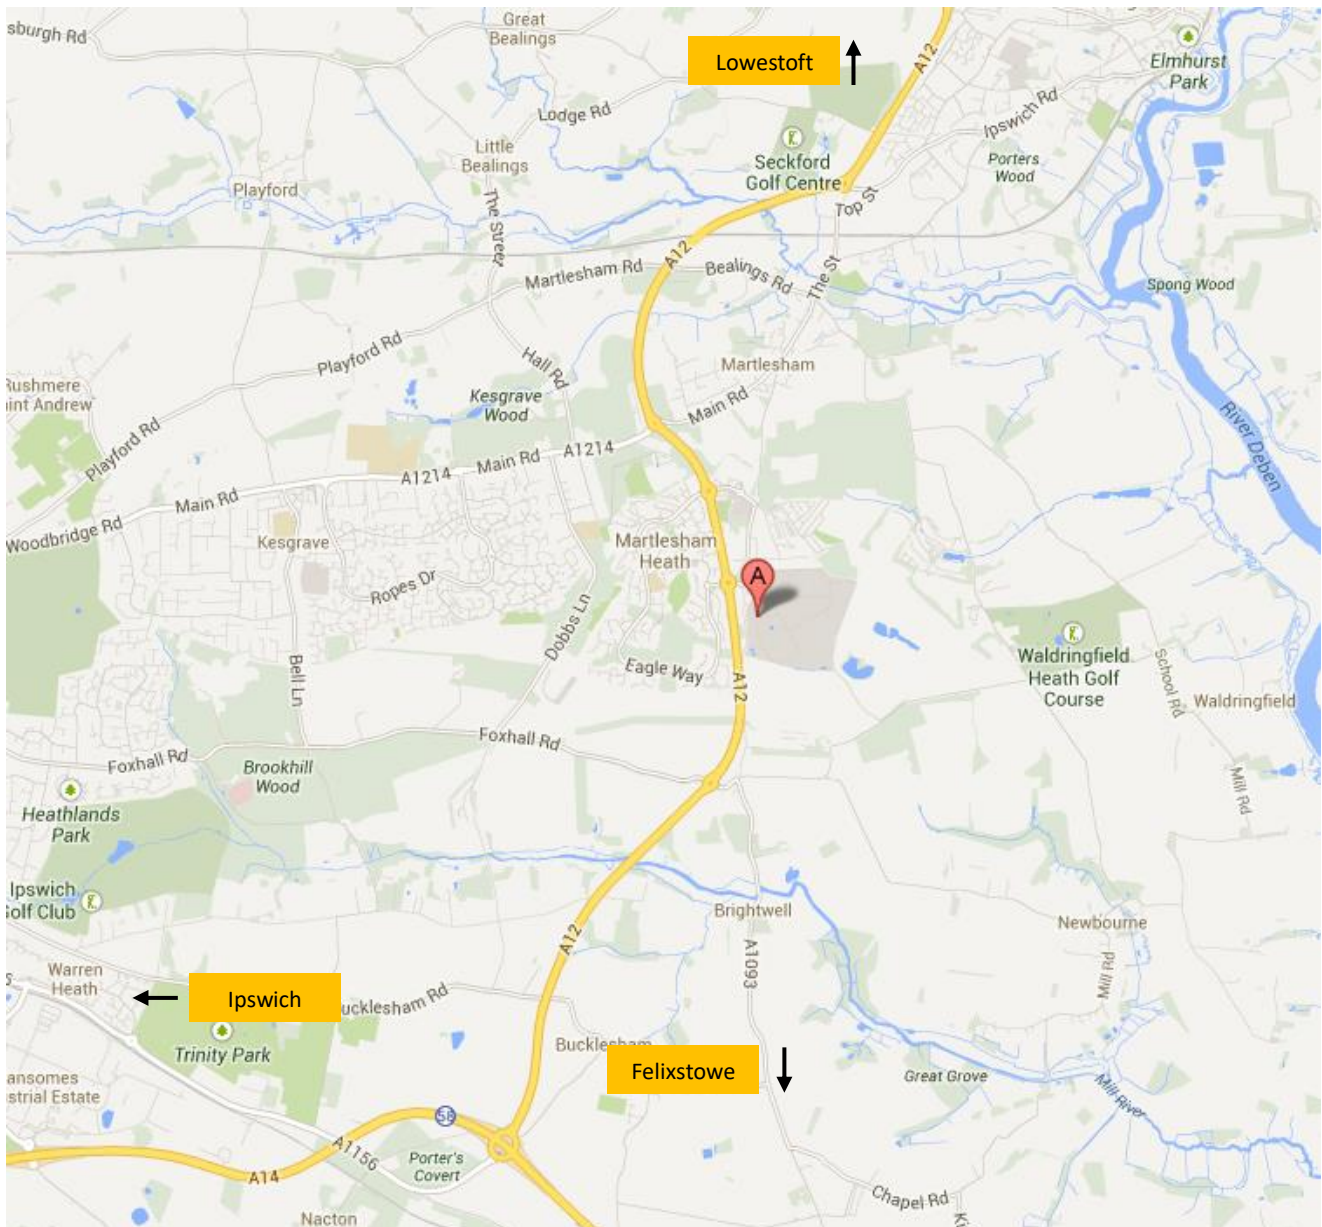

Adastral Park Location Map

From A14 join A12 north (J58, signposted to Lowestoft) for approximately two miles. Adastral Park can be found by turning right at the second roundabout. At the main entrance follow the signs for Reception and Visitors Car Park. **DO NOT** use the North Gate entrance.

From Lowestoft direction continue on A12 until you reach the signs for Adastral Park, turn left at the roundabout and follow the signs for **Reception**.

By bus: The **66** bus service leaves Ipswich town centre for Adastral Park approximately every 20 minutes, and the **67** bus service leaves Ipswich railway station approximately every 20 minutes (journey time 40-50 minutes).

Visit the First Group bus service page for full details (<https://www.firstgroup.com/norfolk-suffolk/getting-adastral-park-bus>)

Adastral Park Site Map

BLUE NOVATION
Room G6, Ross Building (S2)
Adastral Park
Martlesham Heath
Ipswich, IP5 3RE